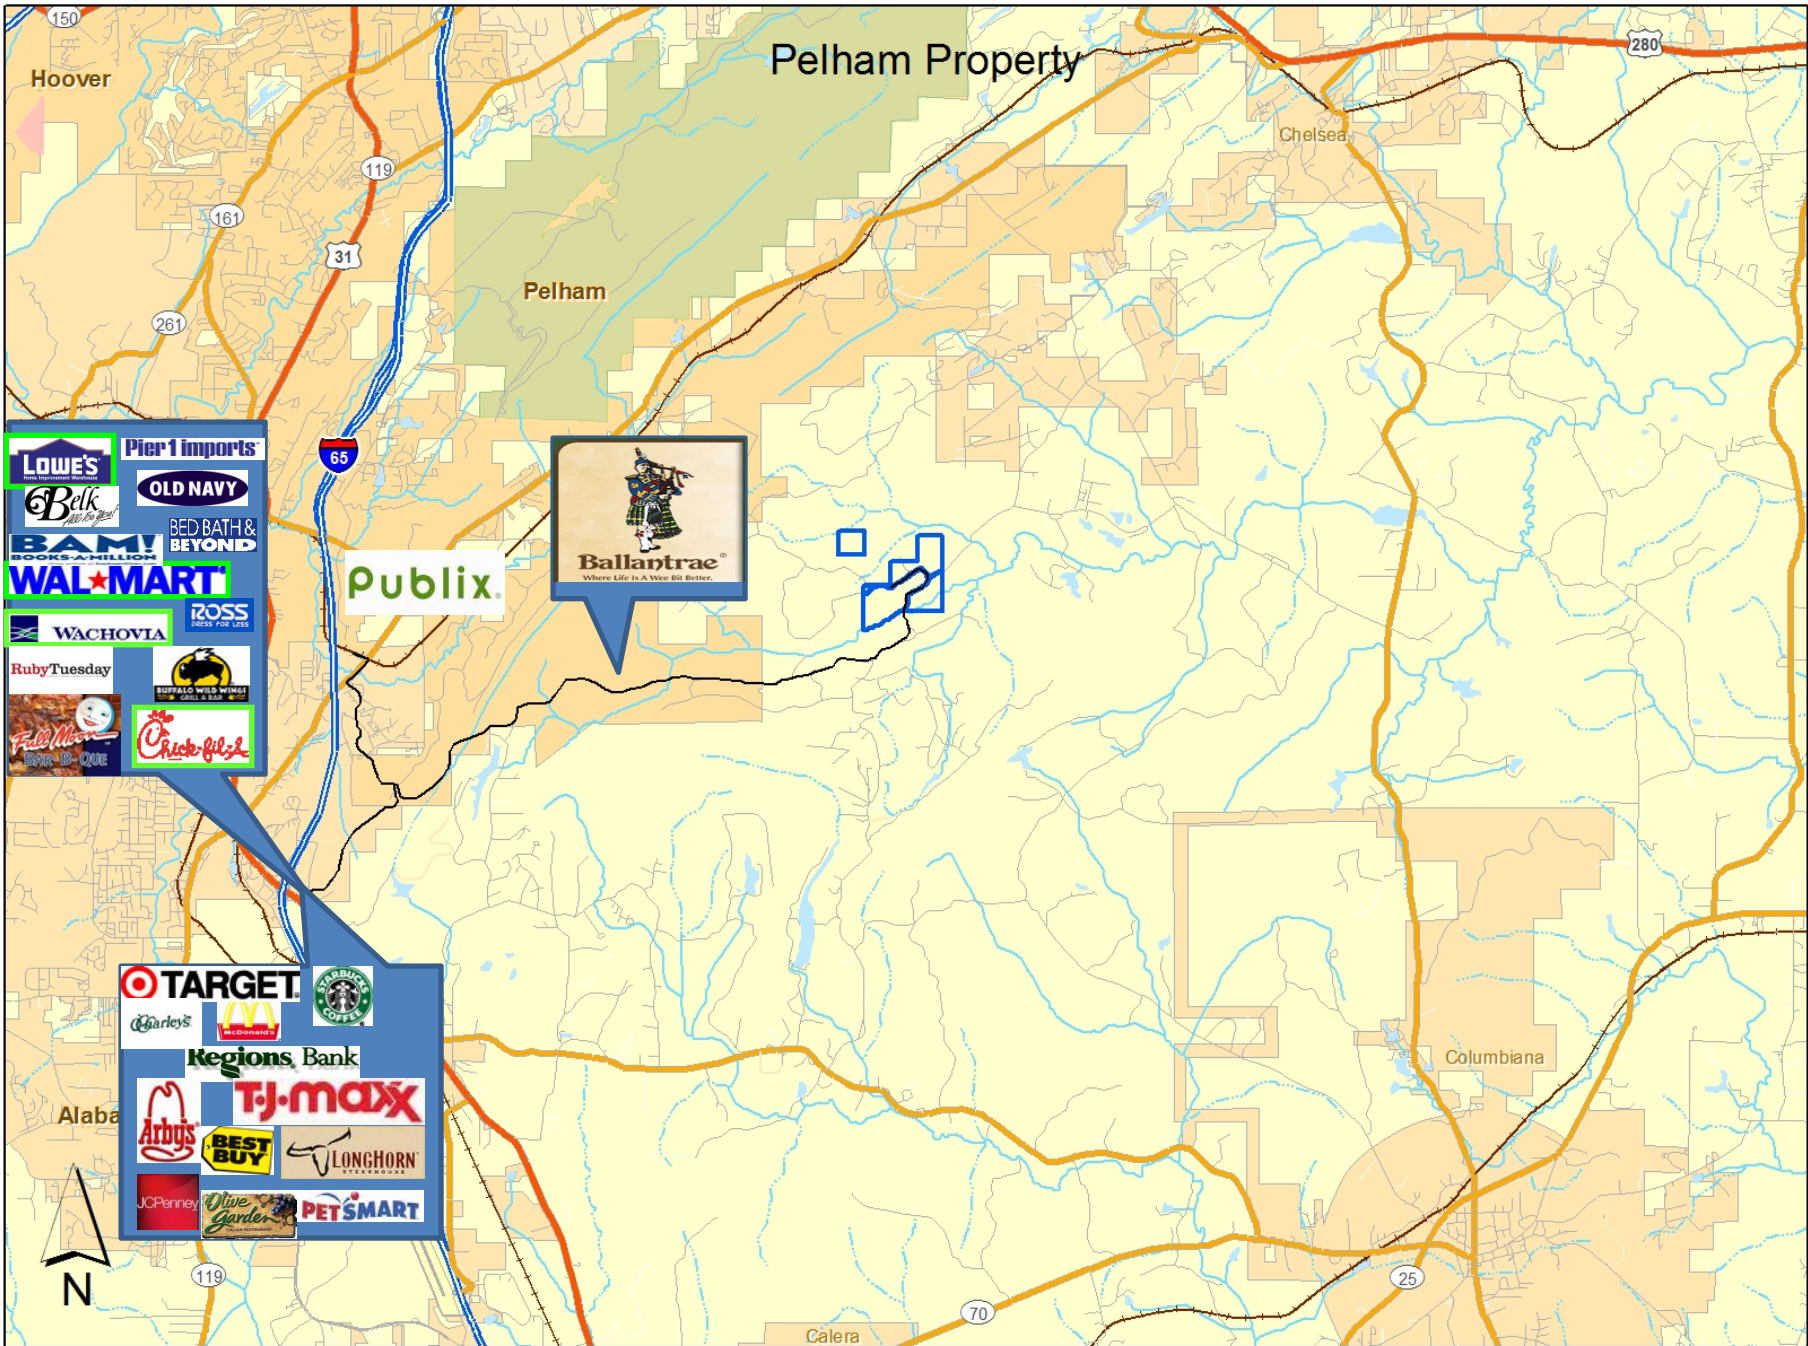

# Pelham Property

Pier 1 imports  
LOWE'S  
OLD NAVY  
BED BATH & BEYOND  
ROSS  
BAM!  
WAL-MART  
WACHOVIA  
Ruby Tuesday  
BUFFALO WILD WINGS  
Chick-fil-A  
Fall Man

Publix

Ballantrae  
Where Life Is A Wee Bit Better.